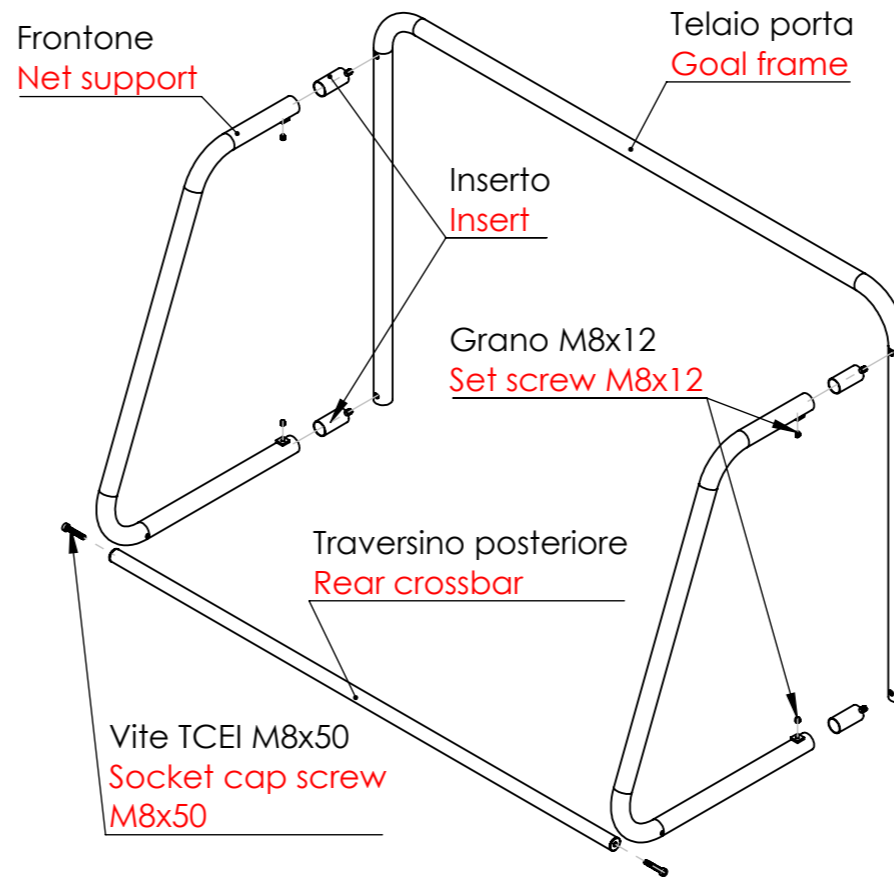

MANUTENZIONE

- Controllare una volta all'anno che tutti i fissaggi siano serrati a fondo;
- Controllare una volta all'anno lo stato generale della porta.

Nel caso si presentino dei cedimenti o deformazioni strutturali, rotture o anomalie in genere, contattare immediatamente l'installatore o il rivenditore.

WARNINGS

- Before using the goal or starting assembly, carefully read the instructions and make sure that all components are present (page 4/4);
- This goal is designed exclusively for football and not for other purposes;
- Do not climb on the net or the goal structure;
- Before using the product, make sure that all components are correctly fixed and that the fasteners are tightened securely;
- Carry out periodic checks on the condition and safety of the product;
- We recommend securing the structure with a ballast to prevent it from tipping over.

MAINTENANCE

- Check once a year that all fasteners are tightened securely;
- Check the general condition of the goal once a year.

In the event of any structural failure or deformation, damage or anomaly in general, contact the installer or dealer immediately.

OPERAZIONI PER IL MONTAGGIO

1. Avvitare un inserto su ciascun foro presente sul telaio della porta
2. Inserire i frontoni sull'inserto e serrare mediante grani M8x12
3. Montare il traversino posteriore mediante viti a testa cilindrica M8x50
4. Fissare la rete mediante fascette

ASSEMBLY OPERATIONS

1. Screw an insert into each hole on the goal frame
2. Slide the net support onto the inserts and secure them with M8x12 set screws
3. Fit the rear crossbar using M8x50 socket cap screws
4. Secure the net with cable ties