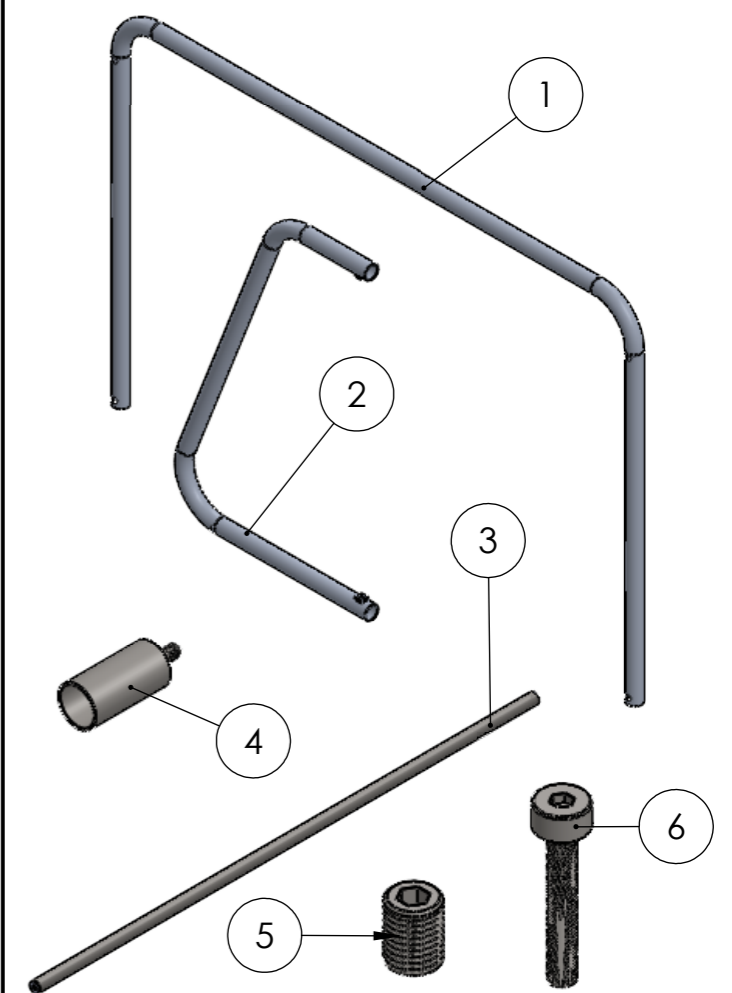

MAINTENANCE

- Check once a year that all fasteners are tightened securely;
- Check the general condition of the goal once a year.

In the event of any structural failure or deformation, damage or anomaly in general, contact the installer or dealer immediately.

OPERAZIONI PER IL MONTAGGIO

1. Avvitare un inserto su ciascun foro presente sul telaio della porta
2. Inserire i frontoni sull'inserto e serrare mediante grani M8x12
3. Montare il traversino posteriore mediante viti a testa cilindrica M8x50
4. Fissare la rete mediante fascette

ASSEMBLY OPERATIONS

1. Screw an insert into each hole on the goal frame
2. Slide the net support onto the inserts and secure them with M8x12 set screws
3. Fit the rear crossbar using M8x50 socket cap screws
4. Secure the net with cable ties