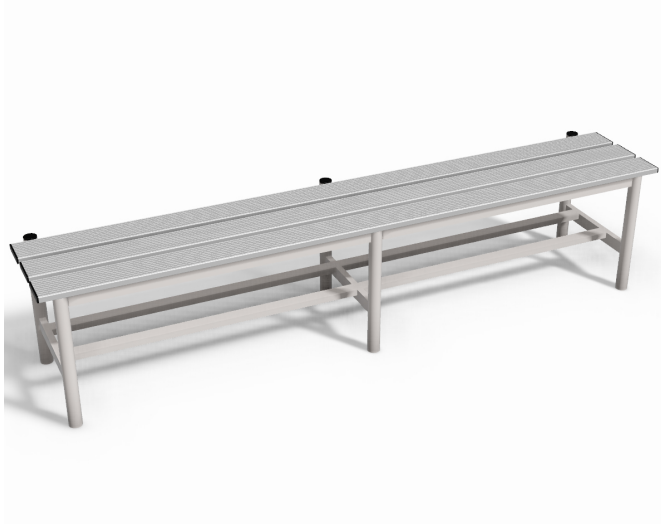

Benches (seat only)

ALUMINIUM bench, ROUND tube diameter 40 mm, aluminium slats, length 2 m, seat only

Art. 8751

Changing room bench, seat only, length 2 metres, round tubular aluminium frame, painted, diameter 40 mm.

Equipped with shoe rack, seat with three solid aluminium slats, non-slip support points, end caps on the ends of the tubes.

Dimensions = 200x40x45 cm (h).

Frame colour: Metallic grey

Visit our '[Changing Room Benches](#)' section for more information.