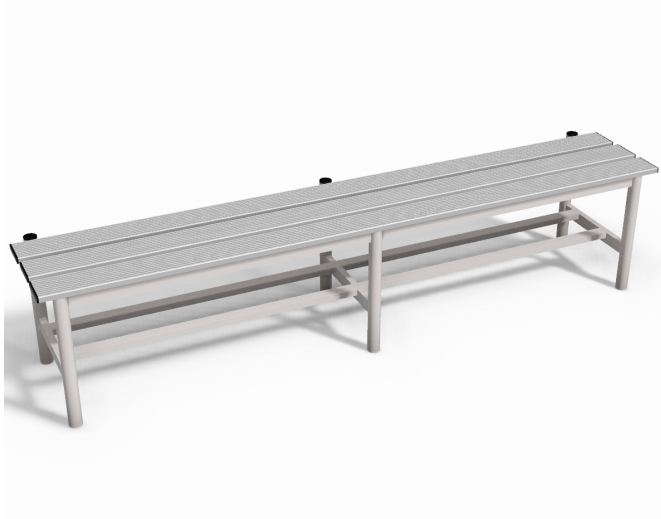

Benches (seat only)

ALUMINIUM bench, ROUND tube diameter 40 mm, aluminium slats, length 2 m, seat only

Art. 8751

Changing room bench, seat only, length 2 metres, round tubular aluminium frame, painted, diameter 40 mm.

Equipped with shoe rack, seat with three solid aluminium slats, non-slip support points, end caps on the ends of the tubes.

Dimensions = 200x40x45 cm (h).

Frame colour: Metallic grey

Visit our '[Changing Room Benches](#)' section for more information.