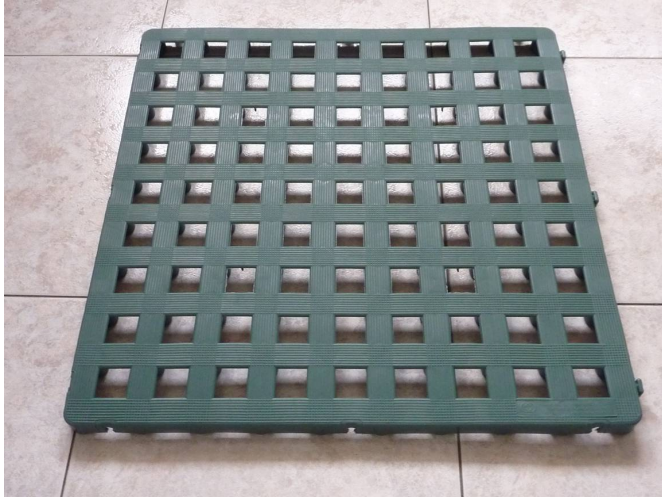

Changing room accessories

Modular plastic shower plastic. Dimensions 50x50 cm.

Art. 9096

Modular plastic shower plastic. Dimensions 50x50 cm.