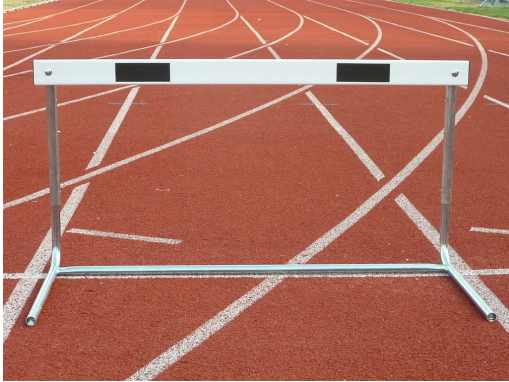

Running Equipment - Relay Batons, Hurdles, Cones, and Starting Blocks

Steel hurdle, ABS top bar, adjustable height 50-60-76,2cm or 76,2-84-91,4cm.

Hurdle width adjustable height 50-60-76,2cm or 76,2-84-91,4cm.
Entirely steel frame with the top bar made of white ABS with two black bands.

The height is adjusted by means of automatic search using steel springs positioned inside the structure.

Available: ABS top crossbar (item [3041](#)) as spare part.

Visit our "[Athletics - Track and Field, Run, Throws and Jumps](#)" section for more information.

Variants:

Art. 3031

Adjustable height 50-60-76,2cm

Art. 3032

Adjustable height 76,2-84-91,4cm
