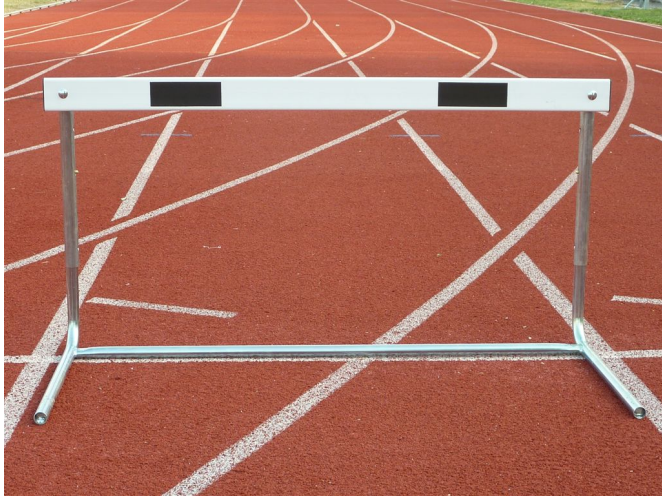

Running Equipment - Relay Batons, Hurdles, Cones, and Starting Blocks

Steel hurdle, ABS top bar, adjustable height 50-60-76,2cm or 76,2-84-91,4cm.

Hurdle width adjustable height 50-60-76,2cm or 76,2-84-91,4cm.
Entirely steel frame with the top bar made of white ABS with two black bands.

The height is adjusted by means of automatic search using steel springs positioned inside the structure.

Available: ABS top crossbar (item [3041](#)) as spare part.

Visit our "[Athletics - Track and Field, Run, Throws and Jumps](#)" section for more information.

Variants:

Art. 3031

Adjustable height 50-60-76,2cm

Art. 3032

Adjustable height 76,2-84-91,4cm
