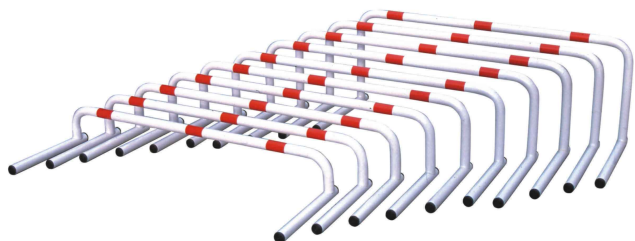

Running Equipment - Relay Batons, Hurdles, Cones, and Starting Blocks

Hurdle with fixed height 12-14-16-18-20-22-24-26-28-30cm, in steel.

Hurdle with fixed height, frame made entirely of \varnothing 25mm round steel tubing, painted white with red stripes.

Set of 10 pieces in different sizes (one piece for each of the following sizes: 12-14-16-18-20-22-24-26-28-30 cm) or sale of single item in the desired size (please specify the size when placing your order).

Visit our "[Athletics - Track and Field, Run, Throws and Jumps](#)" section for more information.

Variants:

Art. 3020

Set of 10 pieces, each of a different size

Art. 3020S

Single hurdle (indicate desired size)
