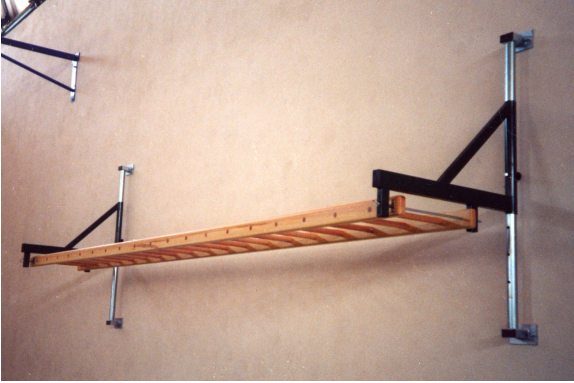

Supports, Balance Beams, Ladders and Wall Bars

## Wall mounted wooden horizontal ladder 5 mt.lenght.

Art. 1685

Wall mounted wooden horizontal ladder 5 mt.lenght. completely in wood, structure mm.90x50 and rungs diam. mm. 35 , lenght 5 mt., width cm. 50 , fix to steel galvanized shelves to fix to the wall by wedges.