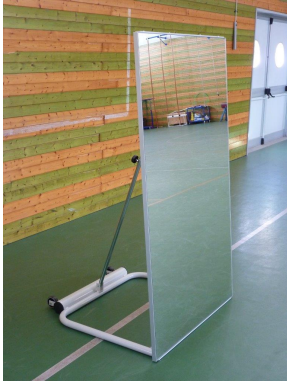

Bars and Mirrors for Dance and Ballet

Trolley modular for mirror cm. 100x170h.

Art. 1703

Aluminium modular trolley for mirror cm. **100x170h.** Aluminium painted base, complete of wheels to easily move, adjustable inclination of the mirror. Realized to carry more glasses.

Mirror not included.