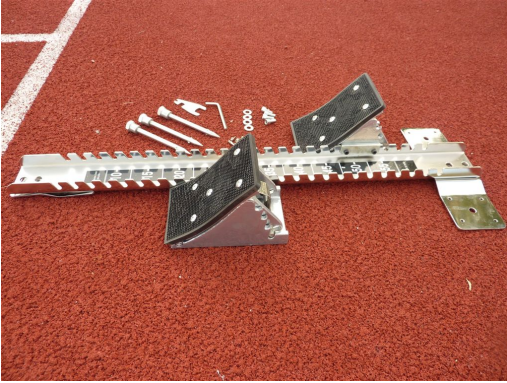

Running Equipment - Relay Batons, Hurdles, Cones, and Starting Blocks

Aluminium starting blocks for competition.

Art. 3009

Aluminium starting blocks for competition. n. 26 type of regulation in 55 cm. Central steel chromed bar, aluminum stumps, covered with non-slip rubber, colour green.