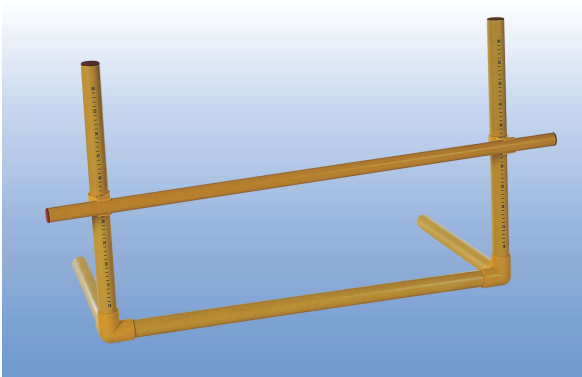

Running Equipment - Relay Batons, Hurdles, Cones, and Starting Blocks

Hurdle with adjustable height from 5cm to 100cm, in plastic.

Art. 3018

Hurdle with adjustable height from 5cm to 100cm.

Multi-purpose hurdle, safety feature.

Made entirely of plastic, all in \varnothing 40mm diameter tubing.

Moulded joints, centimetre-marked rods, with height-adjustable sliders and crossbar (plastic rod).

Supplied in cardboard packaging.

Visit our "[Athletics - Track and Field, Run, Throws and Jumps](#)" section for more information.