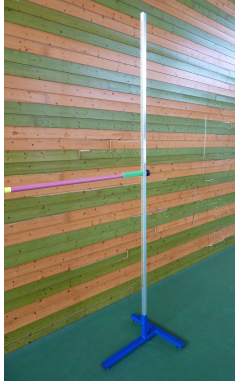

Long Jump, High Jump and Pole Vault

Light alloy high jump stands, T heavy base h.250 cm.

Art. 3602

Light alloy high jump stands, in light alloy, h. 250 section 30x30 - "T" base, sliders in painted steel.