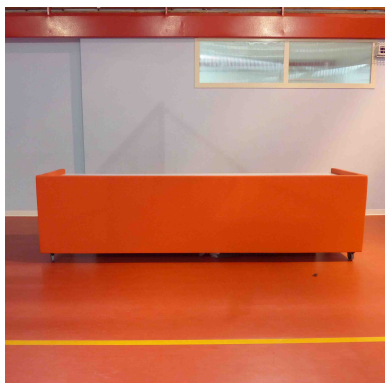

Balls, Equipment for Training and Playing Basketball and Minibasketball and Other Accessories

Aluminum referee table, with self-locking wheels and protection pads.

Art. 4325

Referee table with aluminium frame.

Complete with self-locking wheels and protective foam padding on the front and sides.

The item is supplied unassembled for ease of transport.

Particularly suitable for futsal, volleyball or basketball, and for any installation in gyms and sports halls.

Dimensions

Table height: 79cm

Protective padding height: 84cm

Width: approx. 304cm

Depth: approx. 77cm

Visit our '[Balls, Equipment for Training and Playing Basketball and Minibasketball and Other Accessories](#)' section for more information.