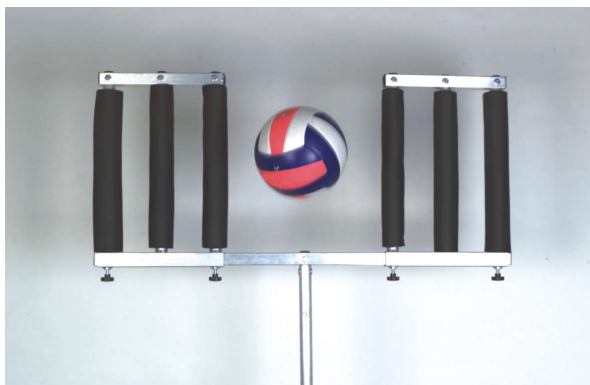

Equipment for Training and Playing Volleyball and Minivolleyball

Portable volleyball wall simulator made of light alloy, complete with padded protection.

Art. 5082

Portable volleyball wall simulator, useful for perfecting attacks, coverage and defence.

The equipment consists of a 30x30mm square section aluminium pole 2m in length and a 1,5m extension, which support the upper part made of aluminium with two sliding parts with padded bars that allow adjustment up to a maximum width of 1m.

The telescopic pole, which can be placed on the ground or held manually, allows the height of the wall to be adjusted.

Visit our '[Balls, Equipment for Training and Playing Volleyball and Minivolleyball and Other Accessories](#)' section for more information.