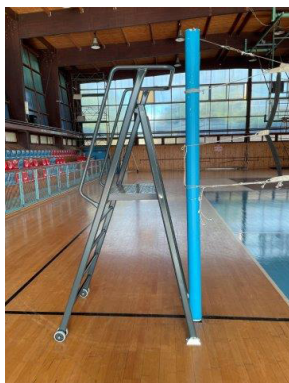

Referee Platforms for Volleyball and Minivolleyball

Foldable volleyball referee platform, made of painted steel, with wheels.

Art. 5408

Foldable volleyball referee platform, made of painted steel. Structure in oval tubing with a cross-section of 60x30mm and rungs in round tubing with a diameter of Ø30mm, articulated feet for support on the ground on the front and wheels on the rear and a non-slip chequered sheet metal floor plan measuring 75x55cm at a height of approximately 130cm from the ground. Stable and safe, easy to move. Floor space: 140x85cm Anthracite colour.

Available: version with rear articulated feet (item [5407](#)).

Visit our '[Volleyball and Minivolleyball Systems](#)' section for more information.

Visit our '[Accessories for Volleyball and Minivolleyball Systems](#)' section for more information about nets, protective covers and more.