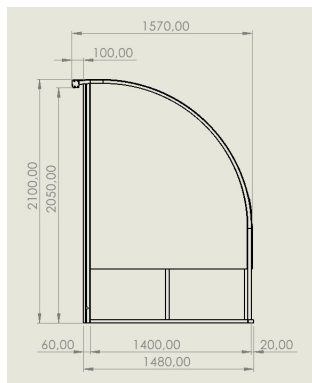

Team Shelter On Wheels And Other Models

Freestanding Team Shelter, Portable On Wheels, in aluminum and clear solid polycarbonate cover, length 3m, seats 11.

Art. 6294

FREESTANDING PORTABLE TEAM SHELTER ON WHEELS

Team shelter made of aluminum tubing with 50x30mm section with oversized front uprights for safety 60x70mm section.

Complete with rubber wheels suitable for use on grass.

3-metre module with 11 seats with backrests arranged in two rows (5+6).

Covering in clear solid polycarbonate.

Dimensions

Width: 300 cm

Height: 210cm

Depth: 157cm

Safety protection pad excluded, available in 1m (item [6284](#)) and 2m (item [6283](#)) modules.

Visit our "[Team Shelters](#)" section for more information.