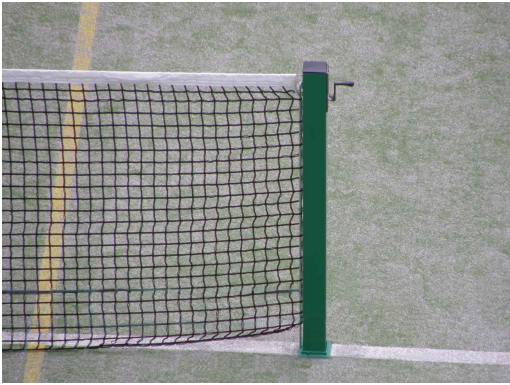

Tennis Systems and Nets

## Tennis posts made in steel, square section 80x80 mm., with ground sockets.

**Art. 7500**

Tennis posts made in steel, square section 80x80 mm., with ground sockets.