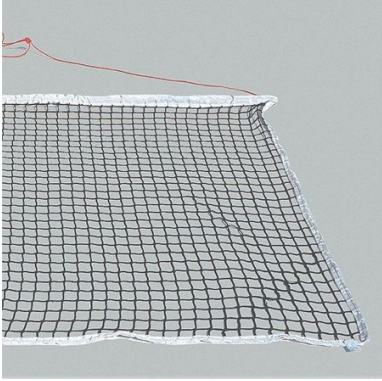

Accessories for Tennis

Field leveling net to drag 200x150 cm with iron guide

Art. 7548

Field leveling net to drag 200x150 cm with iron guide