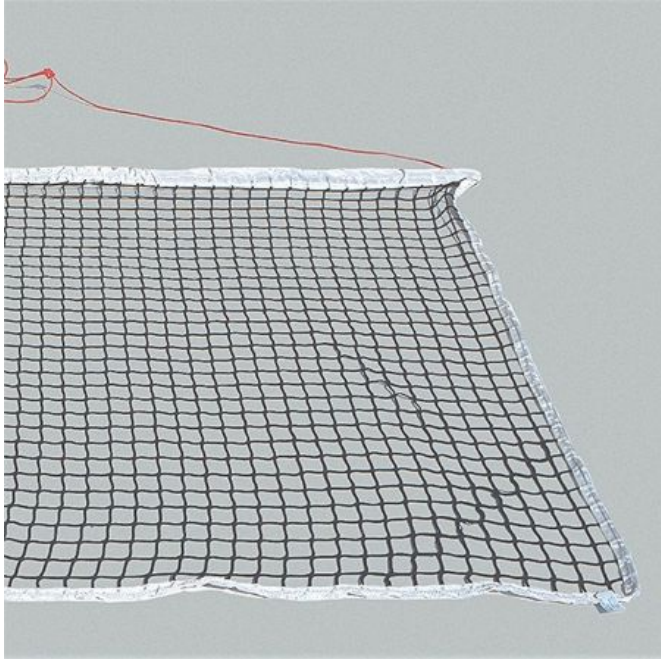

## Field leveling net to drag 200x150 cm with iron guide

**Art. 7548**

Field leveling net to drag 200x150 cm with iron guide