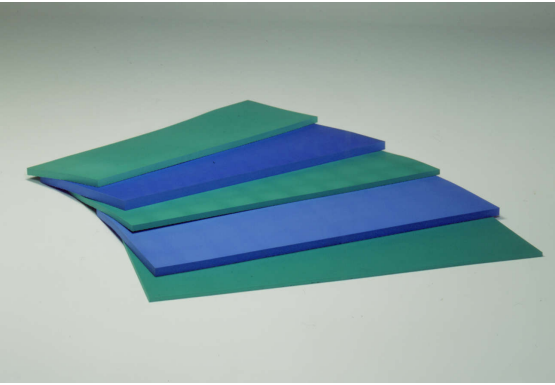

Gym Mats for Gymnastics Equipment

Gym mat-gold, high density, non-slip underside, 200x100x3 cm.

Art. 1350

Gym mat-gold k14,cm.200x100x3 size, high density kg 180/200 mc. Anti-slip mat for gymnastic, top knurled and washable, blue, fire retardant class 2.