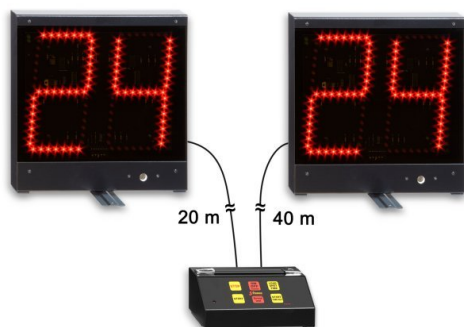

Tabletop Portable Scoreboard, Substitution Boards and Other Indicators

24/14-second kit, pair of electronic 24 second shot clock panels, 20 cm high digits with integrated control console.

Art. 8443

The **KIT24s** system has been designed to visualise the ball possession time and time-out in basketball.

The regulations in force provide for these times to be of 24/14 and 60 seconds respectively.

It consists of a console with a keyboard and two display panels.

Size: 2 Displays 29,2x30,4x4,4cm + 1 console 20x8x12,5cm.

Weight: 8.9kg.

Power supply: depending on version, 230Vac or 115Vac, 35VA MAX.

Visibility: 70m. (20-cm-high figures in red.)

Possibility of modifying ball possession time and time-out from 1 to 99 seconds.

Two display connecting cables are supplied: 1 x 20m + 1 x 40m (Various cable extension lengths available on request)

Possibility of adding two more display panels.

Visit our "[Scoreboards](#)" section for more information on other available models.